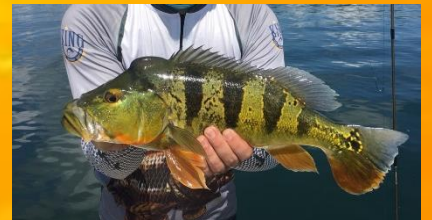

## 16 recognized species of PEACOCK BASS (*Cichla*)

*C. temensis* - Three-Barred

*C. intermedia* - Royal

*C. monoculus* - Popoca/Botão

*C. temensis* - Speckled

*C. melaniae* - Xingu

*C. pleiozona* - 'Gatun Peacock'